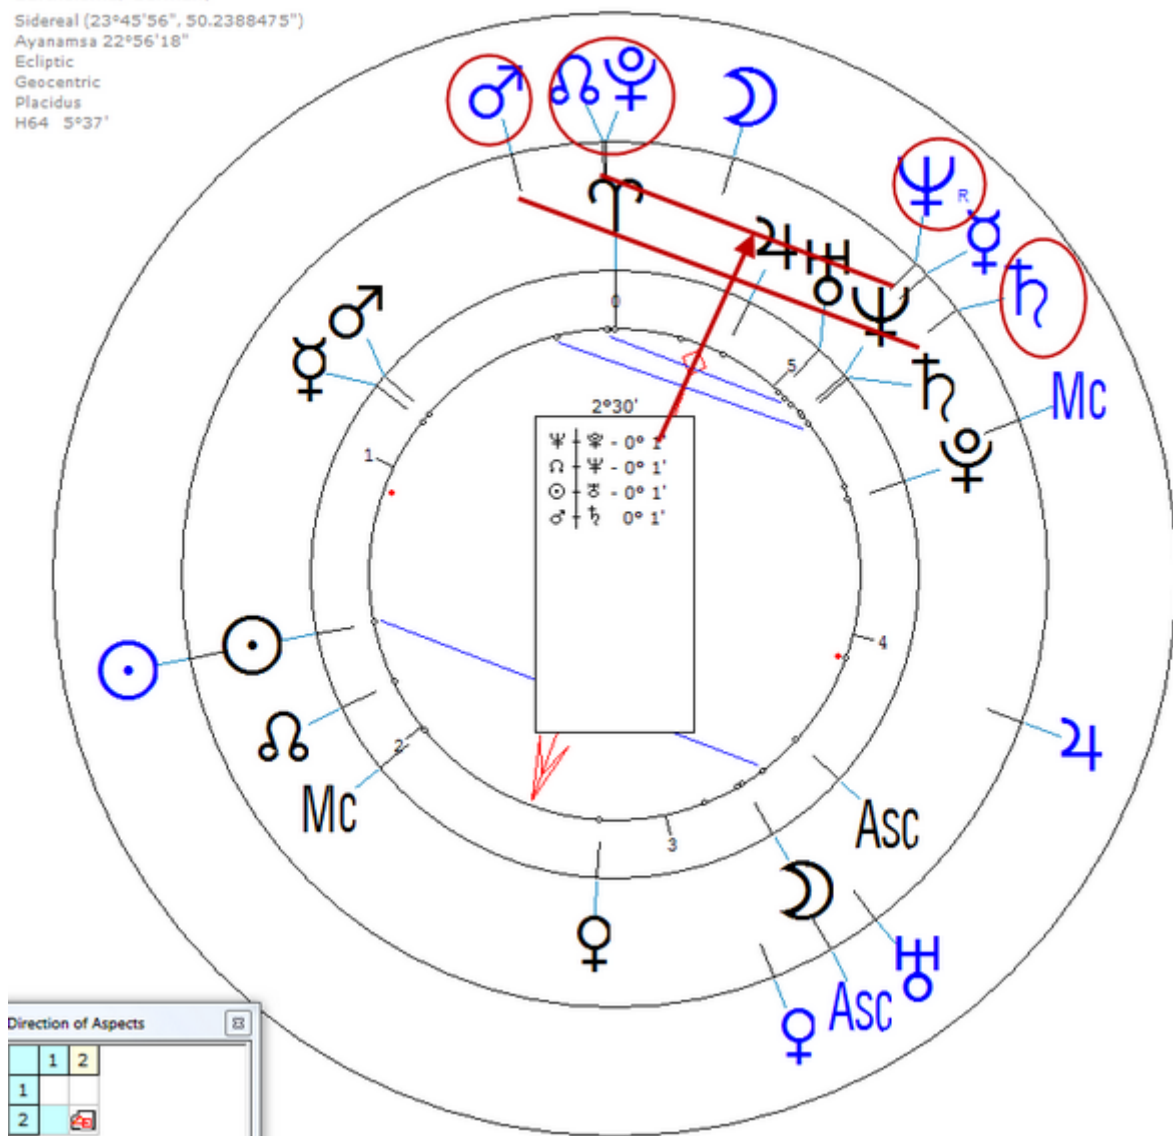

Ensslin, Gudrun

15 August 1940 at 18:00 (= 6:00 PM)Bartholomä, Germany, 48n45, 9e59

A member of the Red Army activist group led by Andreas Baader in Berlin.

<https://www.astro.com/astro-databank/Ensslin,_Gudrun>

Death by Suicide 19 October 1977 Stuttgart,Germany(Hanged herself)

Solar Return (Harmonic 64)

Solar $\♂/\♄$ = Solar $\Psi/\♀$ (murdered)

Ensslin, Gudrun
15 August 1940 Thu 18:00 (GMT+2) 48n45 9e59
Bartholomä, Germany
Sidereal (23°45'56", 50.2388475")
Ayanamsa 22°56'18"
Ecliptic
Geocentric
Placidus
H64 5°37'